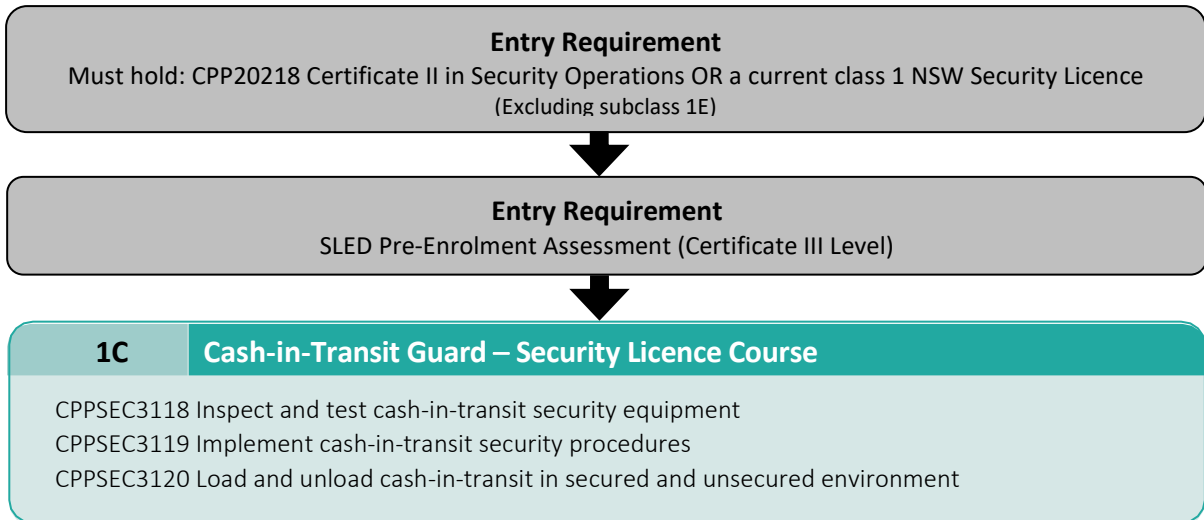

SUBCLASS LICENCE STRUCTURE

Diagram 2: NSW Security Subclass Licence Course – Class 1C
(Cash-in-Transit Guard)